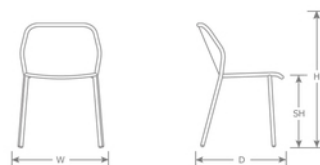

DETAILS

H	W	D	SH	Lbs
30.5"	21"	21.5"	18"	10.5

Download Collection Brochure [HERE](#)

Outdoor/Indoor Stacking Side Chair

E-coated powder coat finish

Frame: Steel

Seat/Back: Extended Steel Mesh

Stackability: 8

SHIPPING

Master Pack Quantity: 4

Master Pack Dimensions: 22"x27.5"x36"

Master Pack Weight: 52 Lbs.

Density: 4.13

Freight Class: 150

FOB: PA 17042

Quick Ship Finishes: