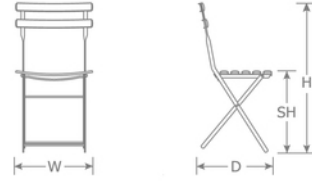

DETAILS

H	W	D	SH	Lbs
32"	17"	17"	18"	10.5

Outdoor/Indoor Folding Side Chair

E-coated powder coat finish

Frame: Steel

Seat/Back: Steel Slats

SHIPPING

Master Pack Quantity: 12

Master Pack Dimensions: 30"x18"x38"

Master Pack Weight: 138 Lbs.

Master Cartons/Pallet: 2

Freight Class: 92.5

FOB: PA 17042

Quick Ship Finishes:

-   
16 A/Marine Blue
-   
22 A/Iron
-   
50 A/Cherry
-   
60 A/Green