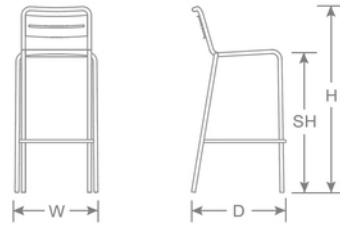

DETAILS

H	W	D	SH	Lbs
41.5"	22"	23.5"	30"	18

Outdoor/Indoor Stacking Barstool

E-coated powder coat finish

Frame: Tubular Steel

Seat/Back: Steel Slats

Stackability: 4

SHIPPING

Master Pack Quantity: 4

Master Pack Dimensions: 47"x30"x23"

Master Pack Weight: 80 Lbs.

Master Cartons/Pallet: 6

Freight Class: 150

FOB: PA 17042

Quick Ship Finishes:

Special Order Ship Finishes: