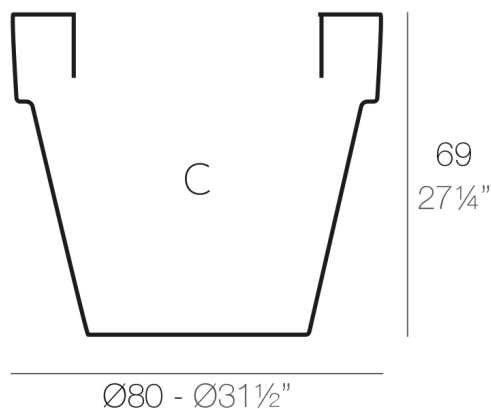

PLANTER Ø80×69

By **MACETEROS**

View online: <https://www.vondom.com/products/40180>

Features

Description

Pot made of polyethylene resin by rotational moulding. 100% Recyclable. Item suitable for indoor and outdoor use. Available in different finishes.

Weight

8 Kg

MACETA Ø80 C = Ø71 x 69 cm
MACETA Ø31½" C = Ø28" x 27¼"

Finishes

SIMPLE

Ref. 40180

Matt finishes pot one wall

BASIC