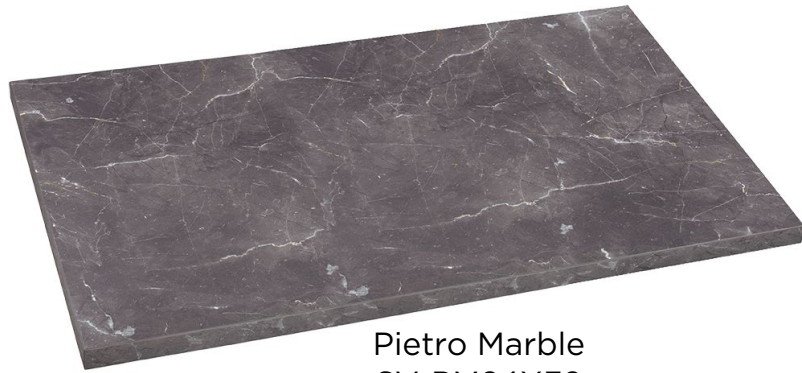

SEVERIN EXTERIOLIT 24"X32" RECTANGLE TABLETOP

Poplar Veneer Marine Grade Plywood Board
with 1/16th HPL Coating on Both Sides •
Self-Tapping Screws Included to Connect to
Nardi / NoRock Bases • UV Protected

Atrium Grey
SV-AG24X32

Marble Carrara
SV-CM24X32

Pietro Marble
SV-PM24X32

Silver Fabric
SV-SFEX24X32