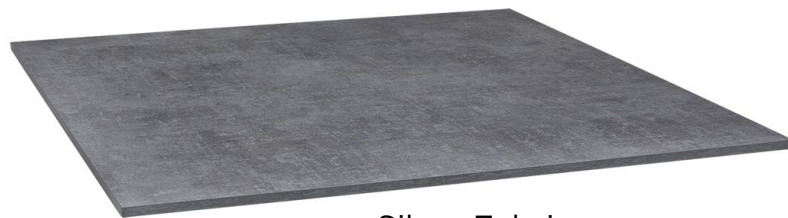

# SEVERIN EXTERIOLIT 48"x32"

## RECTANGLE TABLETOP

Poplar Veneer Marine Grade Plywood Board  
with 1/16<sup>th</sup> HPL Coating on Both Sides •  
Self-Tapping Screws Included to Connect to  
Nardi / NoRock Bases • UV Protected

Atrium Grey  
SV-AG48X32

Carrara Marble  
SV-CM48X32

Marble Pietro  
SV-PM48X32

Silver Fabric  
SV-SFEX48X32