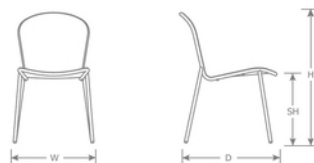

DETAILS

H	W	D	SH	Lbs
32.5"	20.5"	24.5"	18"	10

Outdoor/Indoor Stacking Side Chair

E-coated powder coat finish

Frame: Tubular Steel

Seat/Back: Extended Steel Mesh

Stackability: 8

SHIPPING

Master Pack Quantity: 4

Master Pack Dimensions: 39.5"x30"x21.5"

Master Pack Weight: 52 Lbs.

Master Cartons/Pallet: 6

Freight Class: 250

FOB: PA 17042

Quick Ship Finishes:

Special Order Ship Finishes: