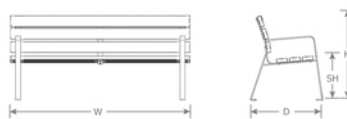

DETAILS

H	W	D	SH	Lbs
33"	71"	29"	17"	173

Outdoor Bench

100% recycled poly planks

Steel frame with Ferrus treatment,
Silver polyester powder coated finish

May be bolted down

Made in Spain

Frame: Steel