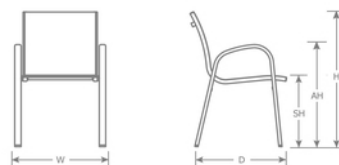

DETAILS

H	W	D	SH	AH	Lbs
34"	22.5"	23.5"	18"	26"	12.5

Outdoor/Indoor Stacking Armchair

Frame: Aluminum

Seat/Back: Textilene Fabric

Stackability: 8

SHIPPING

Master Pack Quantity: 4

Master Pack Dimensions: 53"x26.5"x23"

Master Pack Weight: 61 Lbs.

Density: 3

Freight Class: 250

FOB: PA 17042

Special Order Ship Finishes:

- 
 22 A/Iron
 + 300/86
 Hazel
 - 
 23
 A/White +
 300/52
 White
 - 
 23
 A/White +
 300/56
 Ocean
 Blue
 - 
 23
 A/White +
 300/65
 White
 Grey
 - 
 24
 A/Black +
 300/95
 Black
 - 
 41
 A/Bronze
 + 300/86
 Hazel
-
- 
 71
 A/Taupe
 + 300/86
 Hazel