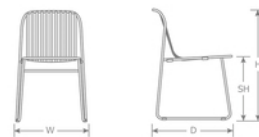

DETAILS

H	W	D	SH	Lbs
30.5"	19.5"	22.5"	18"	14.5

Download Collection Brochure [HERE](#)

Outdoor/Indoor Stacking Side Chair

E-coated powder coat finish

Advanced Collection

Frame: Steel

Seat/Back: Wrought Iron

Stackability: 8

SHIPPING

Master Pack Quantity: 4

Master Pack Dimensions: 26"x21.5"x36"

Master Pack Weight: 68 Lbs.

FOB: PA 17042

Special Order Ship Finishes:

- 
 16
 A/Marine Blue
- 
 17
 A/Military Green
- 
 22 A/Iron
- 
 23
 A/White
- 
 24
 A/Black
- 
 26
 A/Maple Red
- 
 37 A/Moss Grey
- 
 41
 A/Bronze
- 
 48 A/Navy
- 
 62
 A/Curry Yellow
- 
 72
 A/Cloud Grey
- 
 75 A/Dark Green
- 
 86
 A/Corten