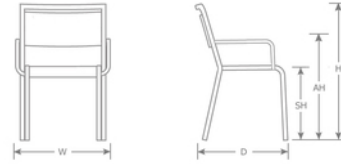

DETAILS

H	W	D	SH	AH	Lbs
32.5"	21.5"	25.5"	18"	25"	10.5

Outdoor/Indoor Stacking Armchair

Frame: Square Tube Aluminum

Seat/Back: All-Weather Wicker

SHIPPING

Master Pack Quantity: 6

FOB: PA 17042