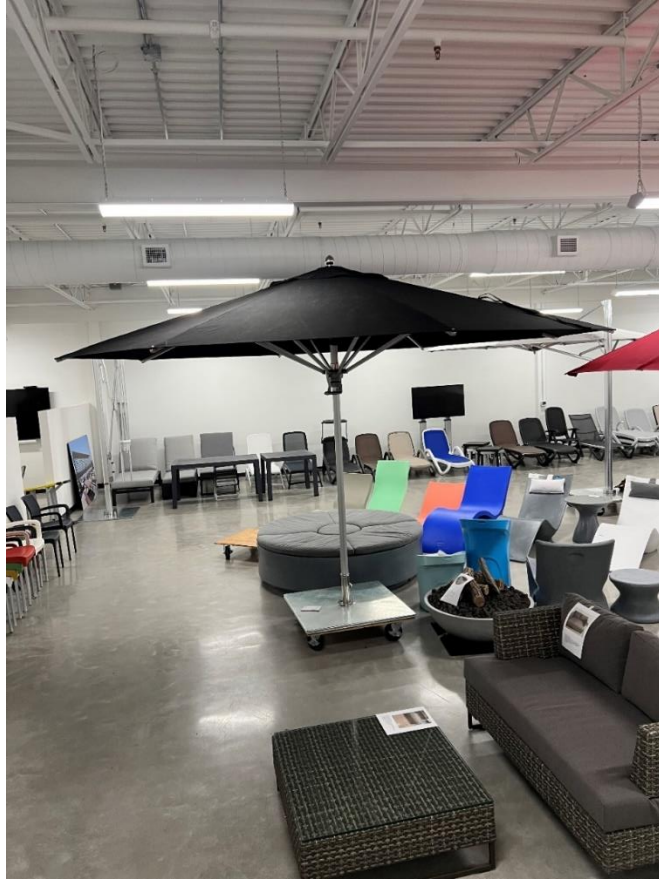

CLEARANCE

TUUCI - MADE IN MIAMI, FL

BAY MASTER MAX CLASSIC

14' OCTAGON - BRUSHED ALUMINUM FRAME

SUNBRELLA MARINE GRADE FABRIC - #4608 - BLACK

SINGLE VENT - MARKET CUT

EASY LIFT SYSTEM

COMES WITH 400 LBS GALVNIIZED STEEL PLATES (WHEELS
IN PICTURE ARE NOT PART OF THIS)

CLEARANCE PRICE = $5000 EACH

1 AVAILABLE